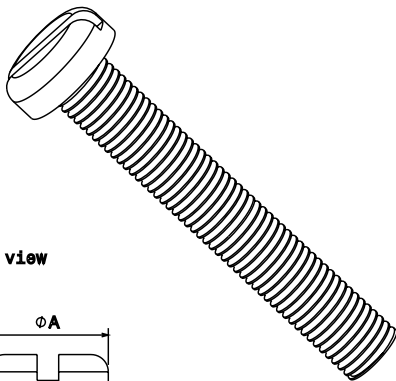

**PRODUCT CODE: BM30**  
M4 X 30MM BRASS PAN HEAD SCREW

**DESCRIPTION**

Box Lid Screw - M4 Brass Pan Head Screws 30mm Length

**FINISH**

Self Colour

**MATERIAL**

Brass

**PACKAGING**

Packed in qty 100

**ADDITIONAL NOTES**

Conforms to BS EN61386-1  
For use with metal and PVC conduit boxes

Isometric view

Side view

Code	A	B	C
BM6	7MM	6MM	4MM
BM10	7MM	10MM	4MM
BM12	7MM	12MM	4MM
BM16	7MM	16MM	4MM
BM20	7MM	20MM	4MM
BM25	7MM	25MM	4MM
BM30	7MM	30MM	4MM
BM35	7MM	35MM	4MM
BM40	7MM	40MM	4MM
BM50	7MM	50MM	4MM