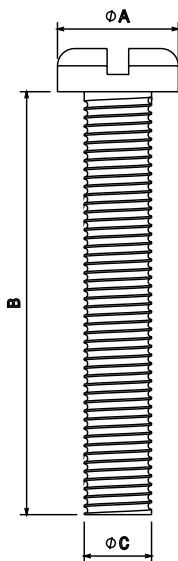

**PRODUCT CODE: BM30**  
M4 X 30MM BRASS PAN HEAD SCREW

**DESCRIPTION**

Box Lid Screw - M4 Brass Pan Head Screws 30mm Length

**FINISH**

Self Colour

**MATERIAL**

Brass

**PACKAGING**

Packed in qty 100

**ADDITIONAL NOTES**

Conforms to BS EN61386-1  
For use with metal and PVC conduit boxes

Isometric view

Side view

Code	A	B	C
BM6	7MM	6MM	4MM
BM10	7MM	10MM	4MM
BM12	7MM	12MM	4MM
BM16	7MM	16MM	4MM
BM20	7MM	20MM	4MM
BM25	7MM	25MM	4MM
BM30	7MM	30MM	4MM
BM35	7MM	35MM	4MM
BM40	7MM	40MM	4MM
BM50	7MM	50MM	4MM